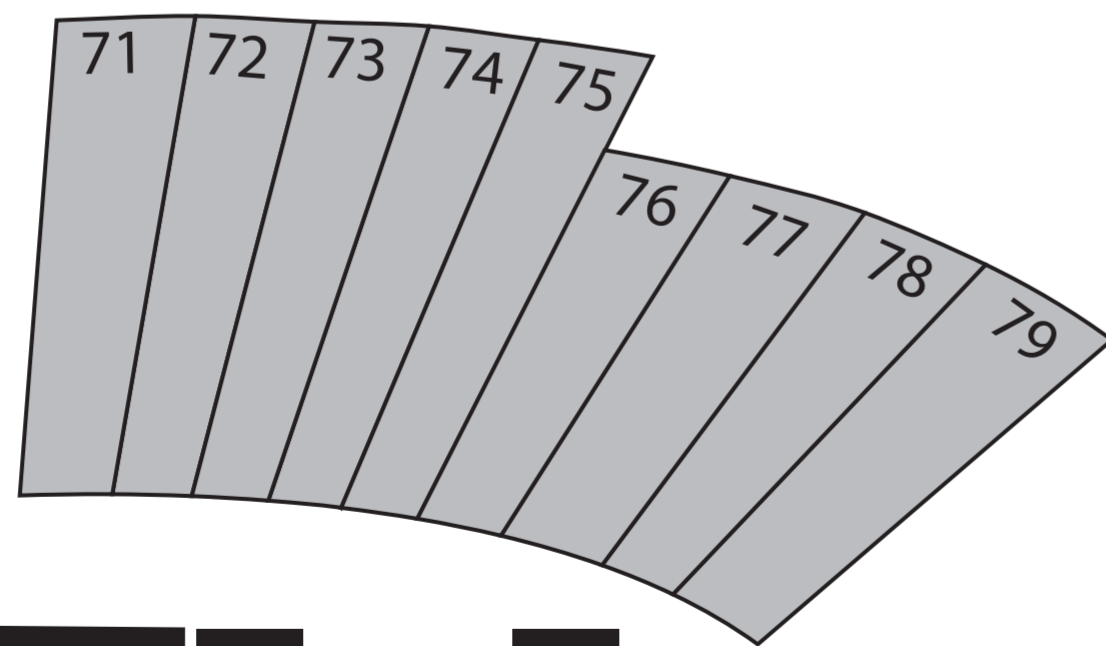

Hunts Kart Racing Club

Pit Bays

www.HKRC.co.uk

Race
Control

Toilets &
Showers

Stand 1

Stand 2

Catering

Spectating

Assembly Area
Parc Ferme

Dummy Grid
Scrutineering