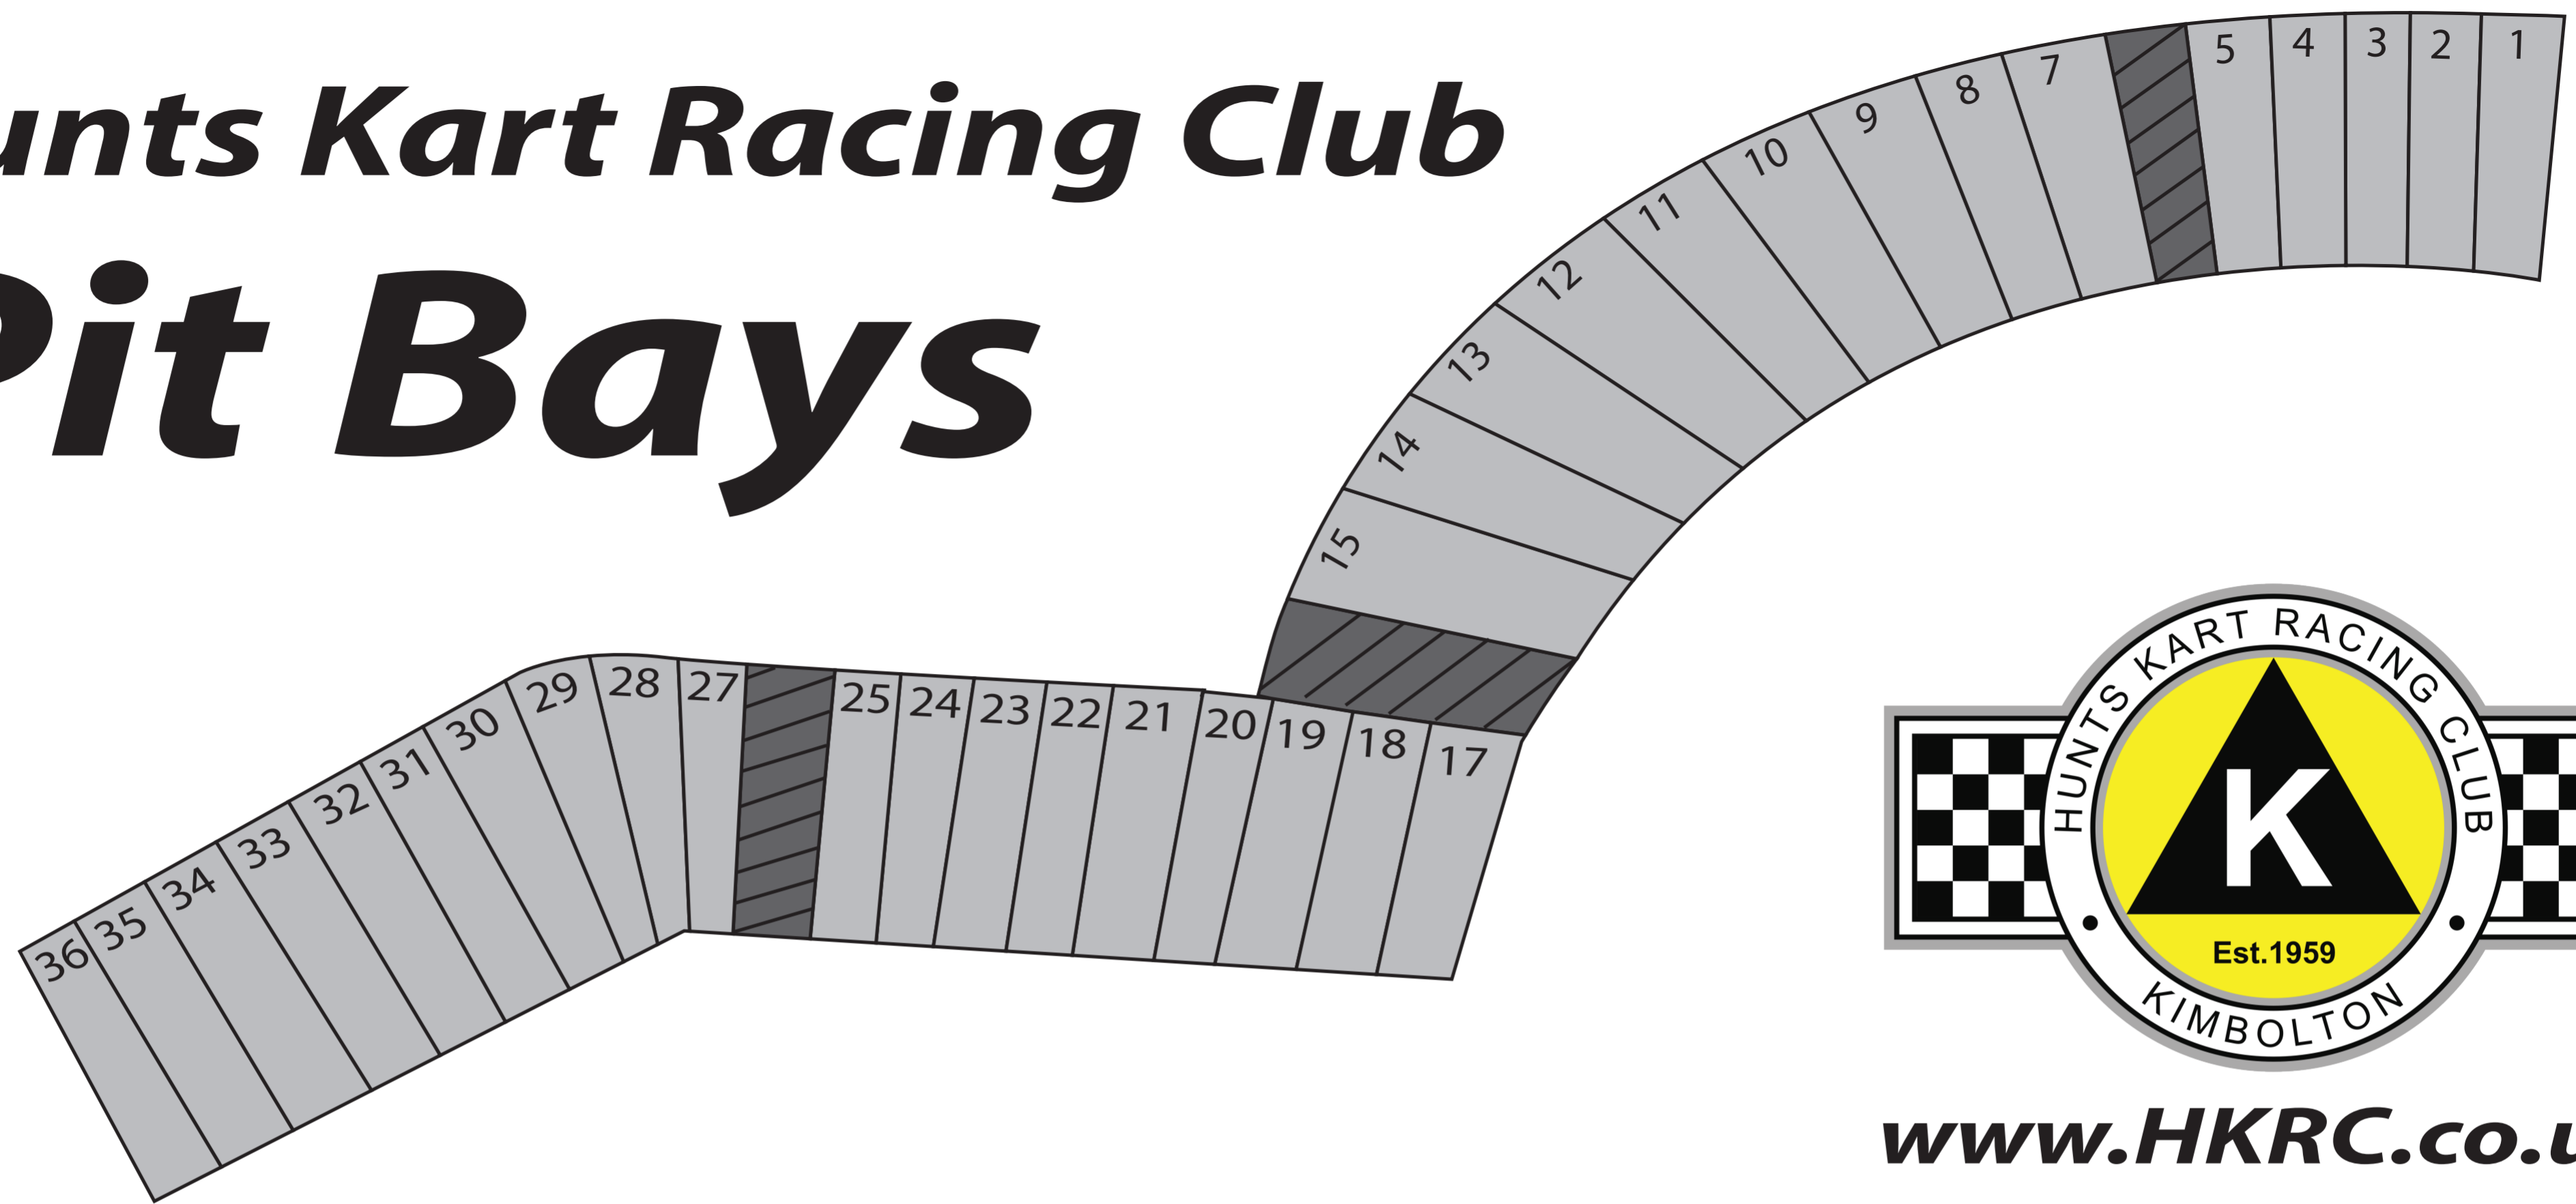

Hunts Kart Racing Club

Pit Bays

www.HKRC.co.uk

Race
Control

Toilets &
Showers

Stand 1

Stand 2

Catering

Spectating

Assembly Area
Parc Ferme

Dummy Grid
Scrutineering